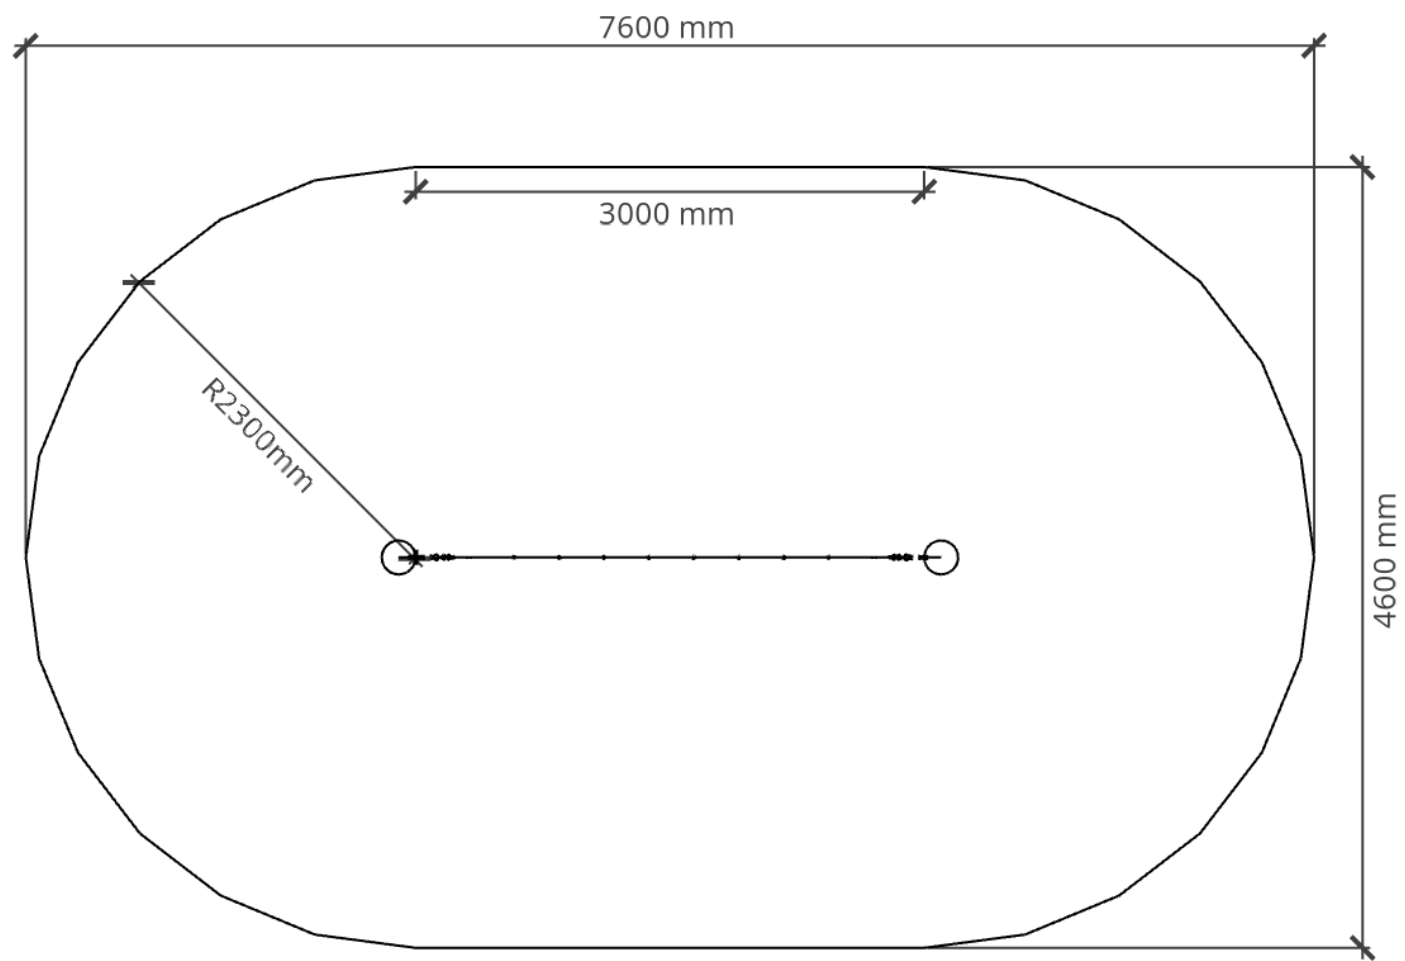

3x2-4A

3m x 2m Climbing Net

Technical Information	
Equipment Footprint	7600mm x 4600mm
Total Area	30.3 m ²
Max FHO	2600mm
Total Height	2800mm